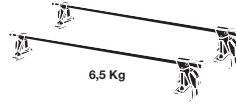

Thule System Kit 034

PORSCHE 924, 944

PORSCHE 928

GB ATTENTION!

We recommend use of the THULE short roof line adaptor (SRA) part no. 1061-000-2. Designed exclusively for the THULE 1061 system to maximise carrying capacity and versatility by spreading the bars equally so that loads such as sailboards, bicycles and small craft can be secured easily. Ask your THULE dealer for more details.